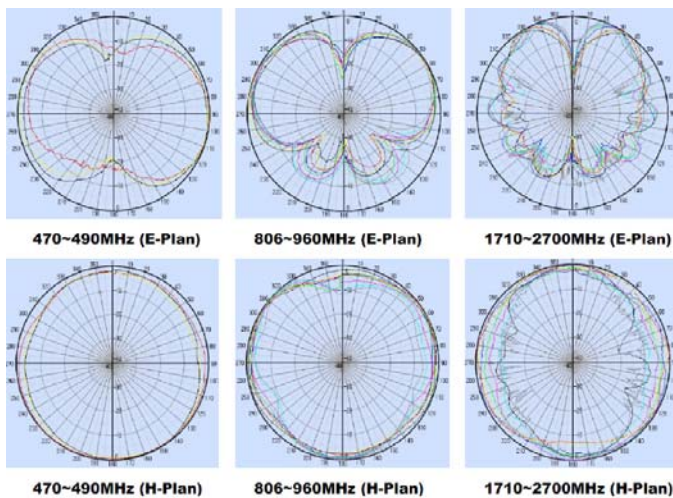

# SUNNY OMNI DIRECTIONAL CEILING ANTENNA FOR TETRA400 / TETRA800 / CDMA800 / GSM900 / PCN1800 / UMTS / WIRELESS LAN / WIIMAX / LTE

**Model : SUN-ICA-327-4**

<b>Electrical Data</b>	
Frequency Range	350-500MHz, 698-960MHz, 1710-2700MHz
Impedance	50 Ω
Polarization	Vertical
Gain	0dBi at 350-500MHz 2dBi at 698-960MHz 4dBi at 1710-2700MHz
3dB Beamwidth Vertical	90°
Beamwidth Horizontal	360°
VSWR	≤2.0 at 350-500MHz ≤1.8 at 698-960MHz ≤1.8 at 1710-2700MHz
Max Power	50W
Connector	N-female
<b>Mechanical Data</b>	
Temperature Range	-40°C to +70°C
Operating Humidity	5-95%
Housing Material	PCB Laminate
Color	White
Dimensions	266x151x1.8mm**
Weight (approx)	150g
Mounting	4 x bolt mounting at corners

\*\*excluding connector

Technical data are subjected to change without notice – File : SUN-ICA-327-4 datasheet 2009V1.0