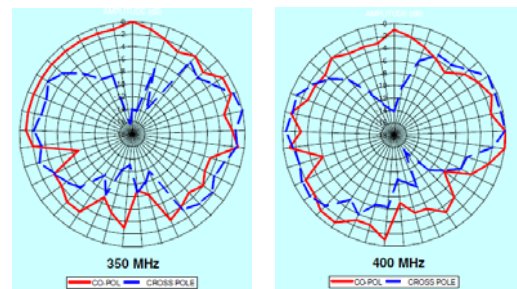

# SUNNY OMNI DIRECTIONAL CEILING ANTENNA FOR TETRA400 / TETRA800 / CDMA800 / GSM900 / PCN1800 / UMTS / WIRELESS LAN / WIIMAX / LTE

**Model : SUN-ICA-327-4**

<b>Electrical Data</b>	
Frequency Range	350-500MHz, 698-960MHz, 1710-2700MHz
Impedance	50 Ω
Polarization	Vertical
Gain	0dBi at 350-500MHz 2dBi at 698-960MHz 4dBi at 1710-2700MHz
3dB Beamwidth Vertical	90°
Beamwidth Horizontal	360°
VSWR	≤2.0 at 350-500MHz ≤1.8 at 698-960MHz ≤1.8 at 1710-2700MHz
Max Power	50W
Connector	N-female
<b>Mechanical Data</b>	
Temperature Range	-40°C to +70°C
Operating Humidity	5-95%
Housing Material	PCB Laminate
Color	White
Dimensions	266x151x1.8mm**
Weight (approx)	150g
Mounting	4 x bolt mounting at corners

\*\*excluding connector

Technical data are subjected to change without notice – File : SUN-ICA-327-4 datasheet 2009V1.0