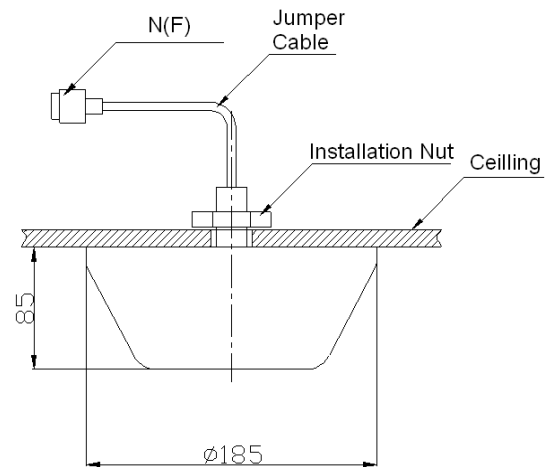

## **SUNNY OMNI DIRECTIONAL CEILING ANTENNA FOR 380-460MHz**

**Model : SUN-ICA-380'460-3**

<b>Electrical Data</b>	
Frequency Range	380-460MHz
Impedance	50 $\Omega$
Polarization	Vertical
Gain	3dBi
3dB Beamwidth Vertical	60°
Beamwidth Horizontal	360°
VSWR	$\leq 2.0$
Max Power	50W
Feed system	250mm Jumper Cable
Connector	N-female
<b>Mechanical Data</b>	
Housing Material	UV-Resistance ABS
Color	White (paintable)
Diameter	185mm
Height	85mm
Weight (approx)	350g
Mounting	On Ceiling

E-Plane

H-Plane

Technical data are subjected to change without notice – File : SUN-ICA-380'460-3\_datasheet 2010V1.1