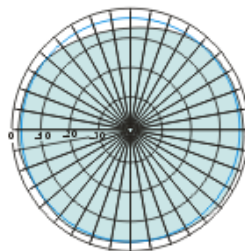

SUNNY OMNI DIRECTIONAL CEILING ANTENNA FOR 380-460MHz

Model : SUN-ICA-380'460-3

Electrical Data	
Frequency Range	380-460MHz
Impedance	50 Ω
Polarization	Vertical
Gain	3dBi
3dB Beamwidth Vertical	60°
Beamwidth Horizontal	360°
VSWR	≤ 2.0
Max Power	50W
Feed system	250mm Jumper Cable
Connector	N-female
Mechanical Data	
Housing Material	UV-Resistance ABS
Color	White (paintable)
Diameter	185mm
Height	85mm
Weight (approx)	350g
Mounting	On Ceiling

H-Plane

Technical data are subjected to change without notice – File : SUN-ICA-380'460-3_datasheet 2010V1.1