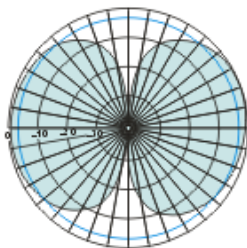

## **SUNNY OMNI DIRECTIONAL CEILING ANTENNA FOR 380-460MHz**

**Model : SUN-ICA-380'460-3**

<b>Electrical Data</b>	
Frequency Range	380-460MHz
Impedance	50 $\Omega$
Polarization	Vertical
Gain	3dBi
3dB Beamwidth Vertical	60°
Beamwidth Horizontal	360°
VSWR	$\leq 2.0$
Max Power	50W
Feed system	250mm Jumper Cable
Connector	N-female
<b>Mechanical Data</b>	
Housing Material	UV-Resistance ABS
Color	White (paintable)
Diameter	185mm
Height	85mm
Weight (approx)	350g
Mounting	On Ceiling