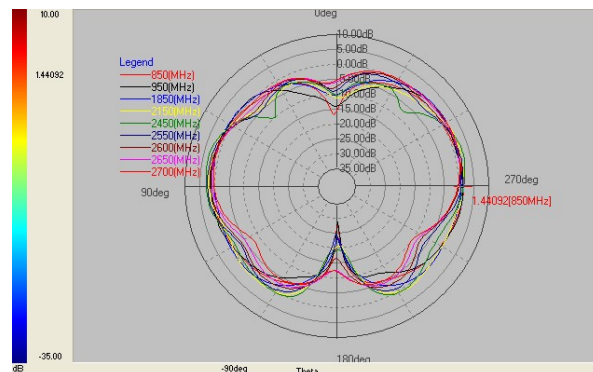

SUNNY OMNI DIRECTIONAL CEILING ANTENNA FOR CDMA800 / GSM900 / PCN1800 / UMTS / WIRELESS LAN / WIMAX / LTE

Model : SUN-ICA-627-3

Electrical Data	
Frequency Range	698-960MHz, 1710-2170MHz, 2300-2700MHz
Impedance	50 Ω
Polarization	Linear Vertical
Gain	3dBi
3dB Beamwidth Vertical	63° at 698-880MHz 60° at 880-960MHz 55° at 1710-2170MHz 50° at 2400-2700MHz
Beamwidth Horizontal	360°
VSWR	≤1.5 at 698-960, 1710-2170, 2300-2700MHz
Max Power	50W
Feed system	250mm Jumper Cable
Connector	N-female
Mechanical Data	
Housing Material	UV-Resistance ABS
Color	White (paintable)
Diameter	165mm
Height	95mm
Weight (approx)	400g
Mounting	On Ceiling

H-Plane at all Frequency

E-Plane at all Frequency

Technical data are subjected to change without notice – File : SUN-ICA-627-3_datasheet 2010V1.0