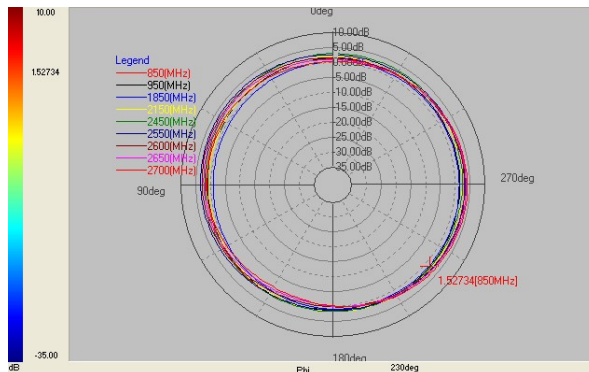

SUNNY OMNI DIRECTIONAL CEILING ANTENNA FOR CDMA800 / GSM900 / PCN1800 / UMTS / WIRELESS LAN / WIMAX / LTE

Model : SUN-ICA-627-3

Electrical Data	
Frequency Range	698-960MHz, 1710-2170MHz, 2300-2700MHz
Impedance	50 Ω
Polarization	Linear Vertical
Gain	3dBi
3dB Beamwidth Vertical	63° at 698-880MHz 60° at 880-960MHz 55° at 1710-2170MHz 50° at 2400-2700MHz
Beamwidth Horizontal	360°
VSWR	≤1.5 at 698-960, 1710-2170, 2300-2700MHz
Max Power	50W
Feed system	250mm Jumper Cable
Connector	N-female
Mechanical Data	
Housing Material	UV-Resistance ABS
Color	White (paintable)
Diameter	165mm
Height	95mm
Weight (approx)	400g
Mounting	On Ceiling

H-Plane at all Frequency

E-Plane at all Frequency

Technical data are subjected to change without notice – File : SUN-ICA-627-3_datasheet 2010V1.0