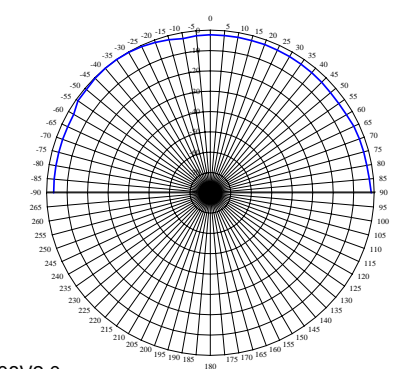

SUNNY OMNI DIRECTIONAL CEILING ANTENNA FOR TETRA800 / CDMA 800 / GSM900 / PCN1800 / UMTS / WIRELESS LAN

Model : SUN-ICA-825-4

Electrical Data	
Frequency Range	800 – 2500 MHz
Impedance	50 Ω
Polarization	Linear Vertical
Gain	4dBi
Beamwidth Horizontal	360°
Beamwidth Vertical	40° at 925 MHz. 60° at 1795 MHz. 50° at 2170 MHz.
V.S.W.R.	2 : 1 Max
Max Power	50W
Temperature Rang	-20 °C to 70 °C
Rated Wind Velocity Miles/Hour	125
Connector	Pigtall with N(f)
Mechanical Data	
Housing Material	ABS
Color	White
Dimension	105x100x8mm
Weight (approx)	260g
Mounting	On Ceiling

H-Plane at 925MHz

H-Plane at 1795MHz

AZIMUTH RADIATION PATTERN @ 2170MHz

E-Plane at 925MHz

E-Plane at 1795MHz

ELEVATION RADIATION PATTERN @ 2170MHz

Technical data are subjected to change without notice – File : SUN-ICA-825-4_datasheet 2008V2.0