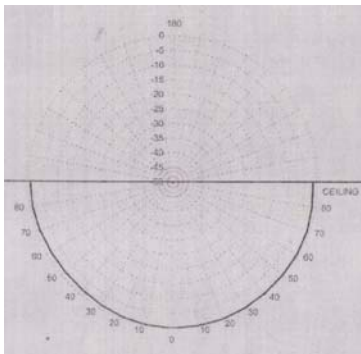

SUNNY OMNI DIRECTIONAL CEILING ANTENNA FOR TETRA800 / CDMA 800 / GSM900 / PCN1800 / UMTS / WIRELESS LAN

Model : SUN-ICA-825-4

Electrical Data	
Frequency Range	800 – 2500 MHz
Impedance	50 Ω
Polarization	Linear Vertical
Gain	4dBi
Beamwidth Horizontal	360°
Beamwidth Vertical	40° at 925 MHz. 60° at 1795 MHz. 50° at 2170 MHz.
V.S.W.R.	2 : 1 Max
Max Power	50W
Temperature Rang	-20 °C to 70 °C
Rated Wind Velocity Miles/Hour	125
Connector	Pigtall with N(f)
Mechanical Data	
Housing Material	ABS
Color	White
Dimension	105x100x8mm
Weight (approx)	260g
Mounting	On Ceiling

H-Plane at 925MHz

H-Plane at 1795MHz

AZIMUTH RADIATION PATTERN @ 2170MHz

E-Plane at 925MHz

E-Plane at 1795MHz

ELEVATION RADIATION PATTERN @ 2170MHz

Technical data are subjected to change without notice – File : SUN-ICA-825-4_datasheet 2008V2.0