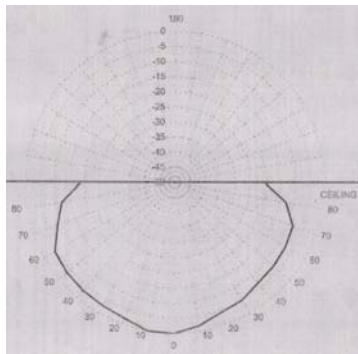

SUNNY OMNI DIRECTIONAL CEILING ANTENNA FOR TETRA800 / CDMA 800 / GSM900 / PCN1800 / UMTS / WIRELESS LAN

Model : SUN-ICA-825-4

Electrical Data	
Frequency Range	800 – 2500 MHz
Impedance	50 Ω
Polarization	Linear Vertical
Gain	4dBi
Beamwidth Horizontal	360°
Beamwidth Vertical	40° at 925 MHz. 60° at 1795 MHz. 50° at 2170 MHz.
V.S.W.R.	2 : 1 Max
Max Power	50W
Temperature Rang	-20 °C to 70 °C
Rated Wind Velocity Miles/Hour	125
Connector	Pigtall with N(f)
Mechanical Data	
Housing Material	ABS
Color	White
Dimension	105x100x8mm
Weight (approx)	260g
Mounting	On Ceiling

H-Plane at 925MHz

H-Plane at 1795MHz

AZIMUTH RADIATION PATTERN @ 2170MHz

E-Plane at 925MHz

E-Plane at 1795MHz

ELEVATION RADIATION PATTERN @ 2170MHz

Technical data are subjected to change without notice – File : SUN-ICA-825-4_datasheet 2008V2.0