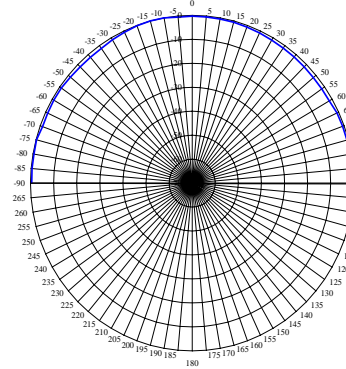

SUNNY OMNI DIRECTIONAL CEILING ANTENNA FOR TETRA800 / CDMA 800 / GSM900 / PCN1800 / UMTS / WIRELESS LAN

Model : SUN-ICA-825-4

Electrical Data	
Frequency Range	800 – 2500 MHz
Impedance	50 Ω
Polarization	Linear Vertical
Gain	4dBi
Beamwidth Horizontal	360°
Beamwidth Vertical	40° at 925 MHz. 60° at 1795 MHz. 50° at 2170 MHz.
V.S.W.R.	2 : 1 Max
Max Power	50W
Temperature Rang	-20 °C to 70 °C
Rated Wind Velocity Miles/Hour	125
Connector	Pigtall with N(f)
Mechanical Data	
Housing Material	ABS
Color	White
Dimension	105x100x8mm
Weight (approx)	260g
Mounting	On Ceiling

H-Plane at 925MHz

H-Plane at 1795MHz

AZIMUTH RADIATION PATTERN @ 2170MHz

E-Plane at 925MHz

E-Plane at 1795MHz

ELEVATION RADIATION PATTERN @ 2170MHz

Technical data are subjected to change without notice – File : SUN-ICA-825-4_datasheet 2008V2.0