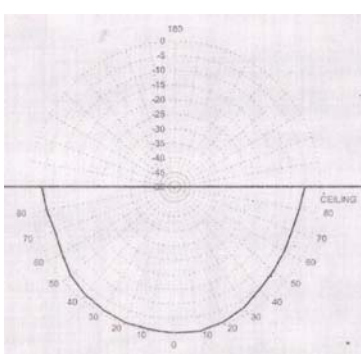

SUNNY OMNI DIRECTIONAL CEILING ANTENNA FOR TETRA800 / CDMA 800 / GSM900 / PCN1800 / UMTS / WIRELESS LAN

Model : SUN-ICA-825-4

Electrical Data	
Frequency Range	800 – 2500 MHz
Impedance	50 Ω
Polarization	Linear Vertical
Gain	4dBi
Beamwidth Horizontal	360°
Beamwidth Vertical	40° at 925 MHz. 60° at 1795 MHz. 50° at 2170 MHz.
V.S.W.R.	2 : 1 Max
Max Power	50W
Temperature Rang	-20 °C to 70 °C
Rated Wind Velocity Miles/Hour	125
Connector	Pigtall with N(f)
Mechanical Data	
Housing Material	ABS
Color	White
Dimension	105x100x8mm
Weight (approx)	260g
Mounting	On Ceiling

H-Plane at 925MHz

H-Plane at 1795MHz

AZIMUTH RADIATION PATTERN @ 2170MHz

E-Plane at 925MHz

E-Plane at 1795MHz

ELEVATION RADIATION PATTERN @ 2170MHz

Technical data are subjected to change without notice – File : SUN-ICA-825-4_datasheet 2008V2.0