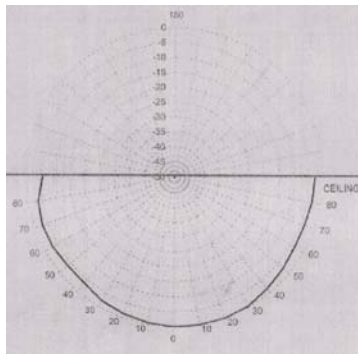

SUNNY OMNI DIRECTIONAL CEILING ANTENNA FOR TETRA800 / CDMA 800 / GSM900 / PCN1800 / UMTS / WIRELESS LAN

Model : SUN-ICA-825-4

Electrical Data	
Frequency Range	800 – 2500 MHz
Impedance	50 Ω
Polarization	Linear Vertical
Gain	4dBi
Beamwidth Horizontal	360°
Beamwidth Vertical	40° at 925 MHz. 60° at 1795 MHz. 50° at 2170 MHz.
V.S.W.R.	2 : 1 Max
Max Power	50W
Temperature Rang	-20 °C to 70 °C
Rated Wind Velocity Miles/Hour	125
Connector	Pigtall with N(f)
Mechanical Data	
Housing Material	ABS
Color	White
Dimension	105x100x8mm
Weight (approx)	260g
Mounting	On Ceiling

H-Plane at 925MHz

H-Plane at 1795MHz

AZIMUTH RADIATION PATTERN @ 2170MHz

E-Plane at 925MHz

E-Plane at 1795MHz

ELEVATION RADIATION PATTERN @ 2170MHz

Technical data are subjected to change without notice – File : SUN-ICA-825-4_datasheet 2008V2.0