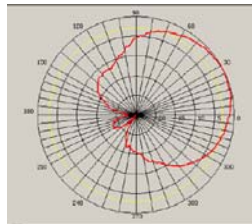

## **INDOOR PATCH ANTENNA FOR 380-460MHz**

**Model : SUN-IPA-380'460-8**

<b>Electrical Data</b>	<b>Model : SUN-IPA-380'460-8</b>
Frequency Range	380-460MHz
Gain	8dBi
VSWR	≤2.0
Impedance	50Ω
Polarization	Vertical or Horizontal
Beamwidth Vertical	93°
Beamwidth Horizontal	65°
F/B Ratio	≥ 20dB
Max Power	50W
Connector	N-female
<b>Mechanical Data</b>	
Antenna cover	ABS
Color	White
Dimension	250x220x60mm
Weight (approx)	500g
Mounting	Wall Mount

E-plane

H-plane

Technical data are subjected to change without notice – File: SUN-IPA-380'460-8\_datasheet 2010 V1.1