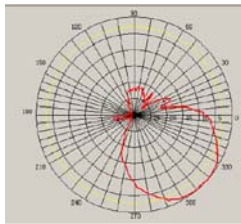

## **INDOOR PATCH ANTENNA FOR 380-460MHz**

**Model : SUN-IPA-380'460-8**

<b>Electrical Data</b>	<b>Model : SUN-IPA-380'460-8</b>
Frequency Range	380-460MHz
Gain	8dBi
VSWR	≤2.0
Impedance	50Ω
Polarization	Vertical or Horizontal
Beamwidth Vertical	93°
Beamwidth Horizontal	65°
F/B Ratio	≥ 20dB
Max Power	50W
Connector	N-female
<b>Mechanical Data</b>	
Antenna cover	ABS
Color	White
Dimension	250x220x60mm
Weight (approx)	500g
Mounting	Wall Mount

E-plane

H-plane

Technical data are subjected to change without notice – File: SUN-IPA-380'460-8\_datasheet 2010 V1.1